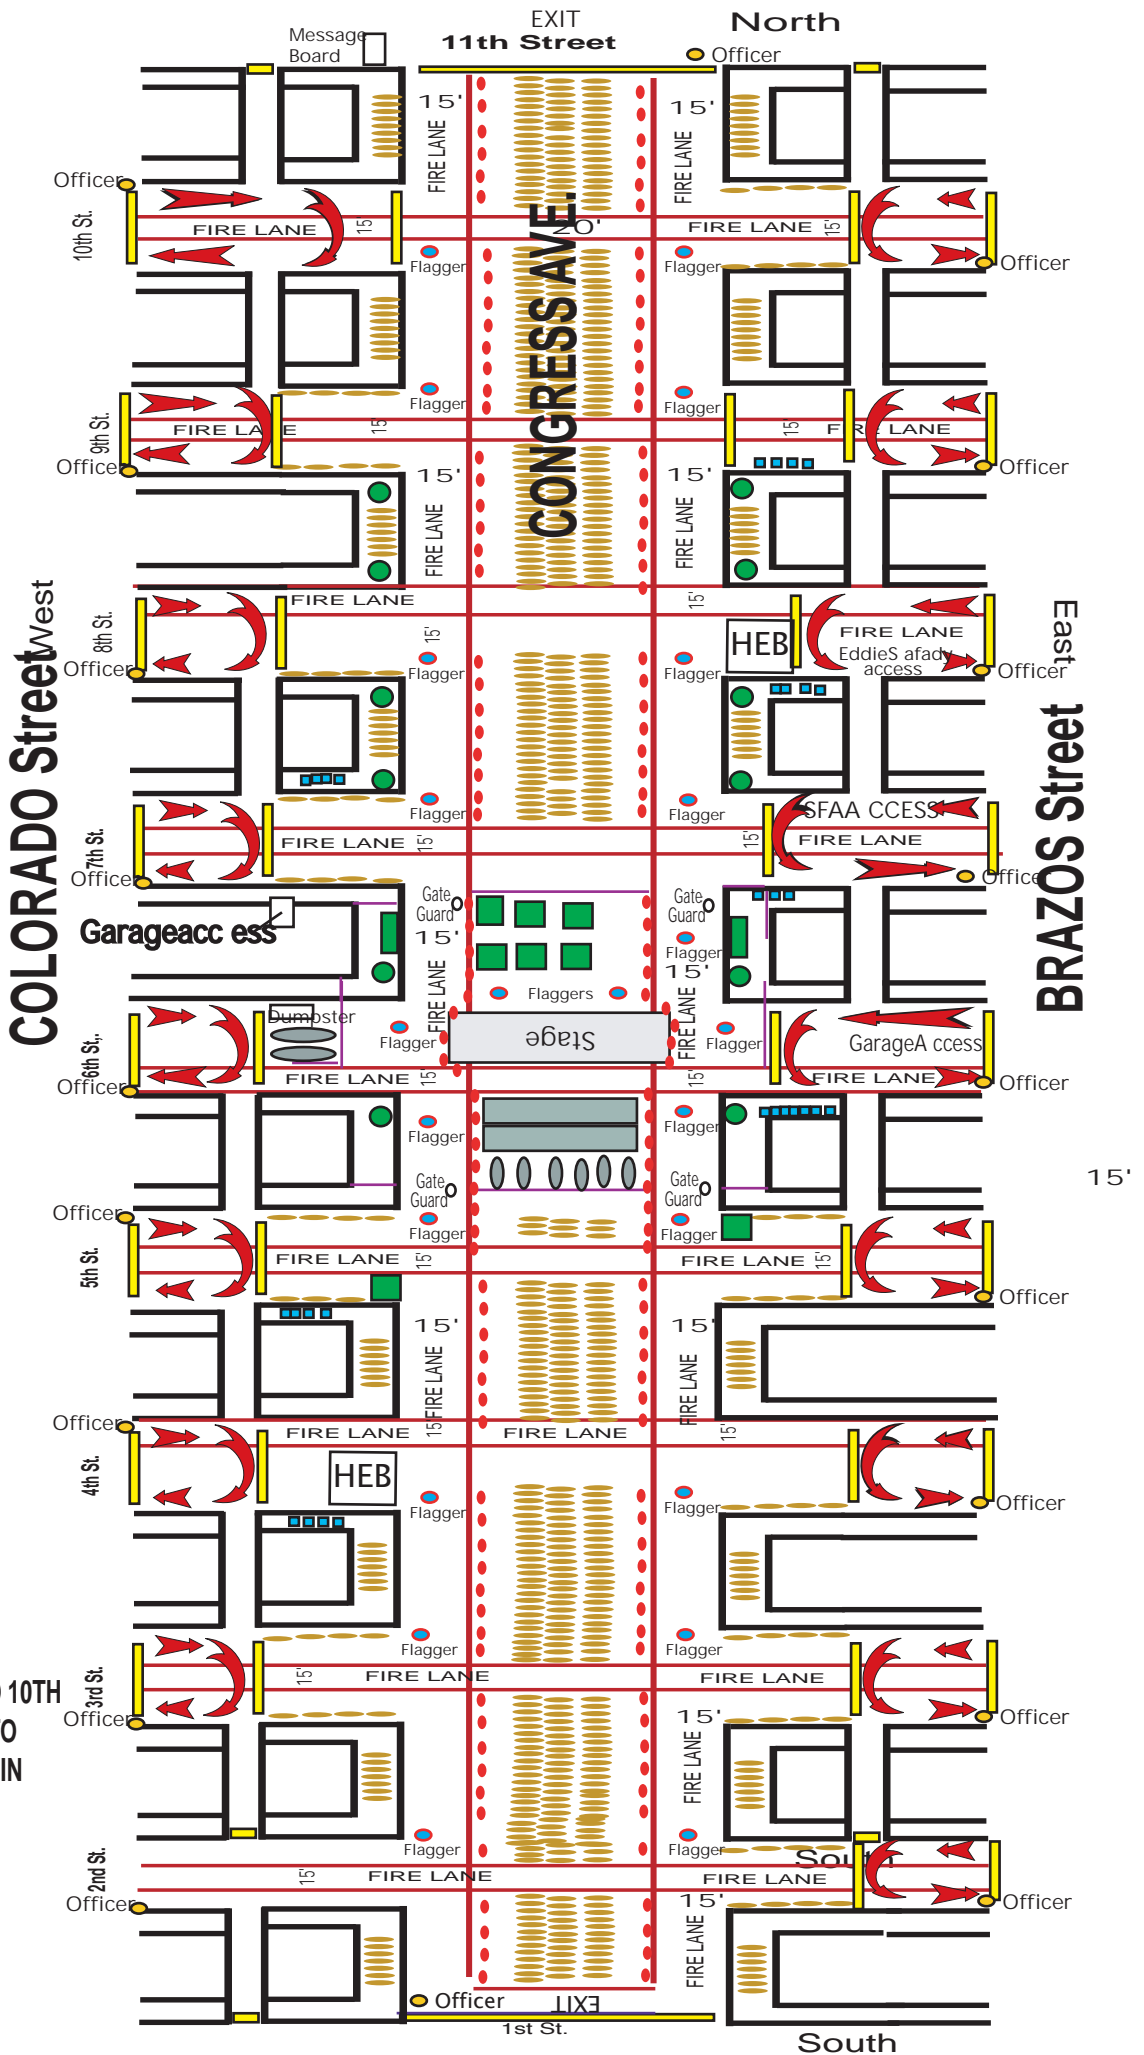

**STREET CLOSURE MAP**

2013  
 Republic of Texas  
 Bike Rally

Location: Austin, TX  
 Congress Ave.  
 June 14, 2013

-  PORT O' CANS
-  Barricades
-  Motorcycle
-  Craft or Food Booth
-  Fence

**SIDE STREETS FROM 4TH TO 10TH ARE SUBJECT TO CHANGE TO ACCOMODATE BUSINESSES IN THE AREA.**