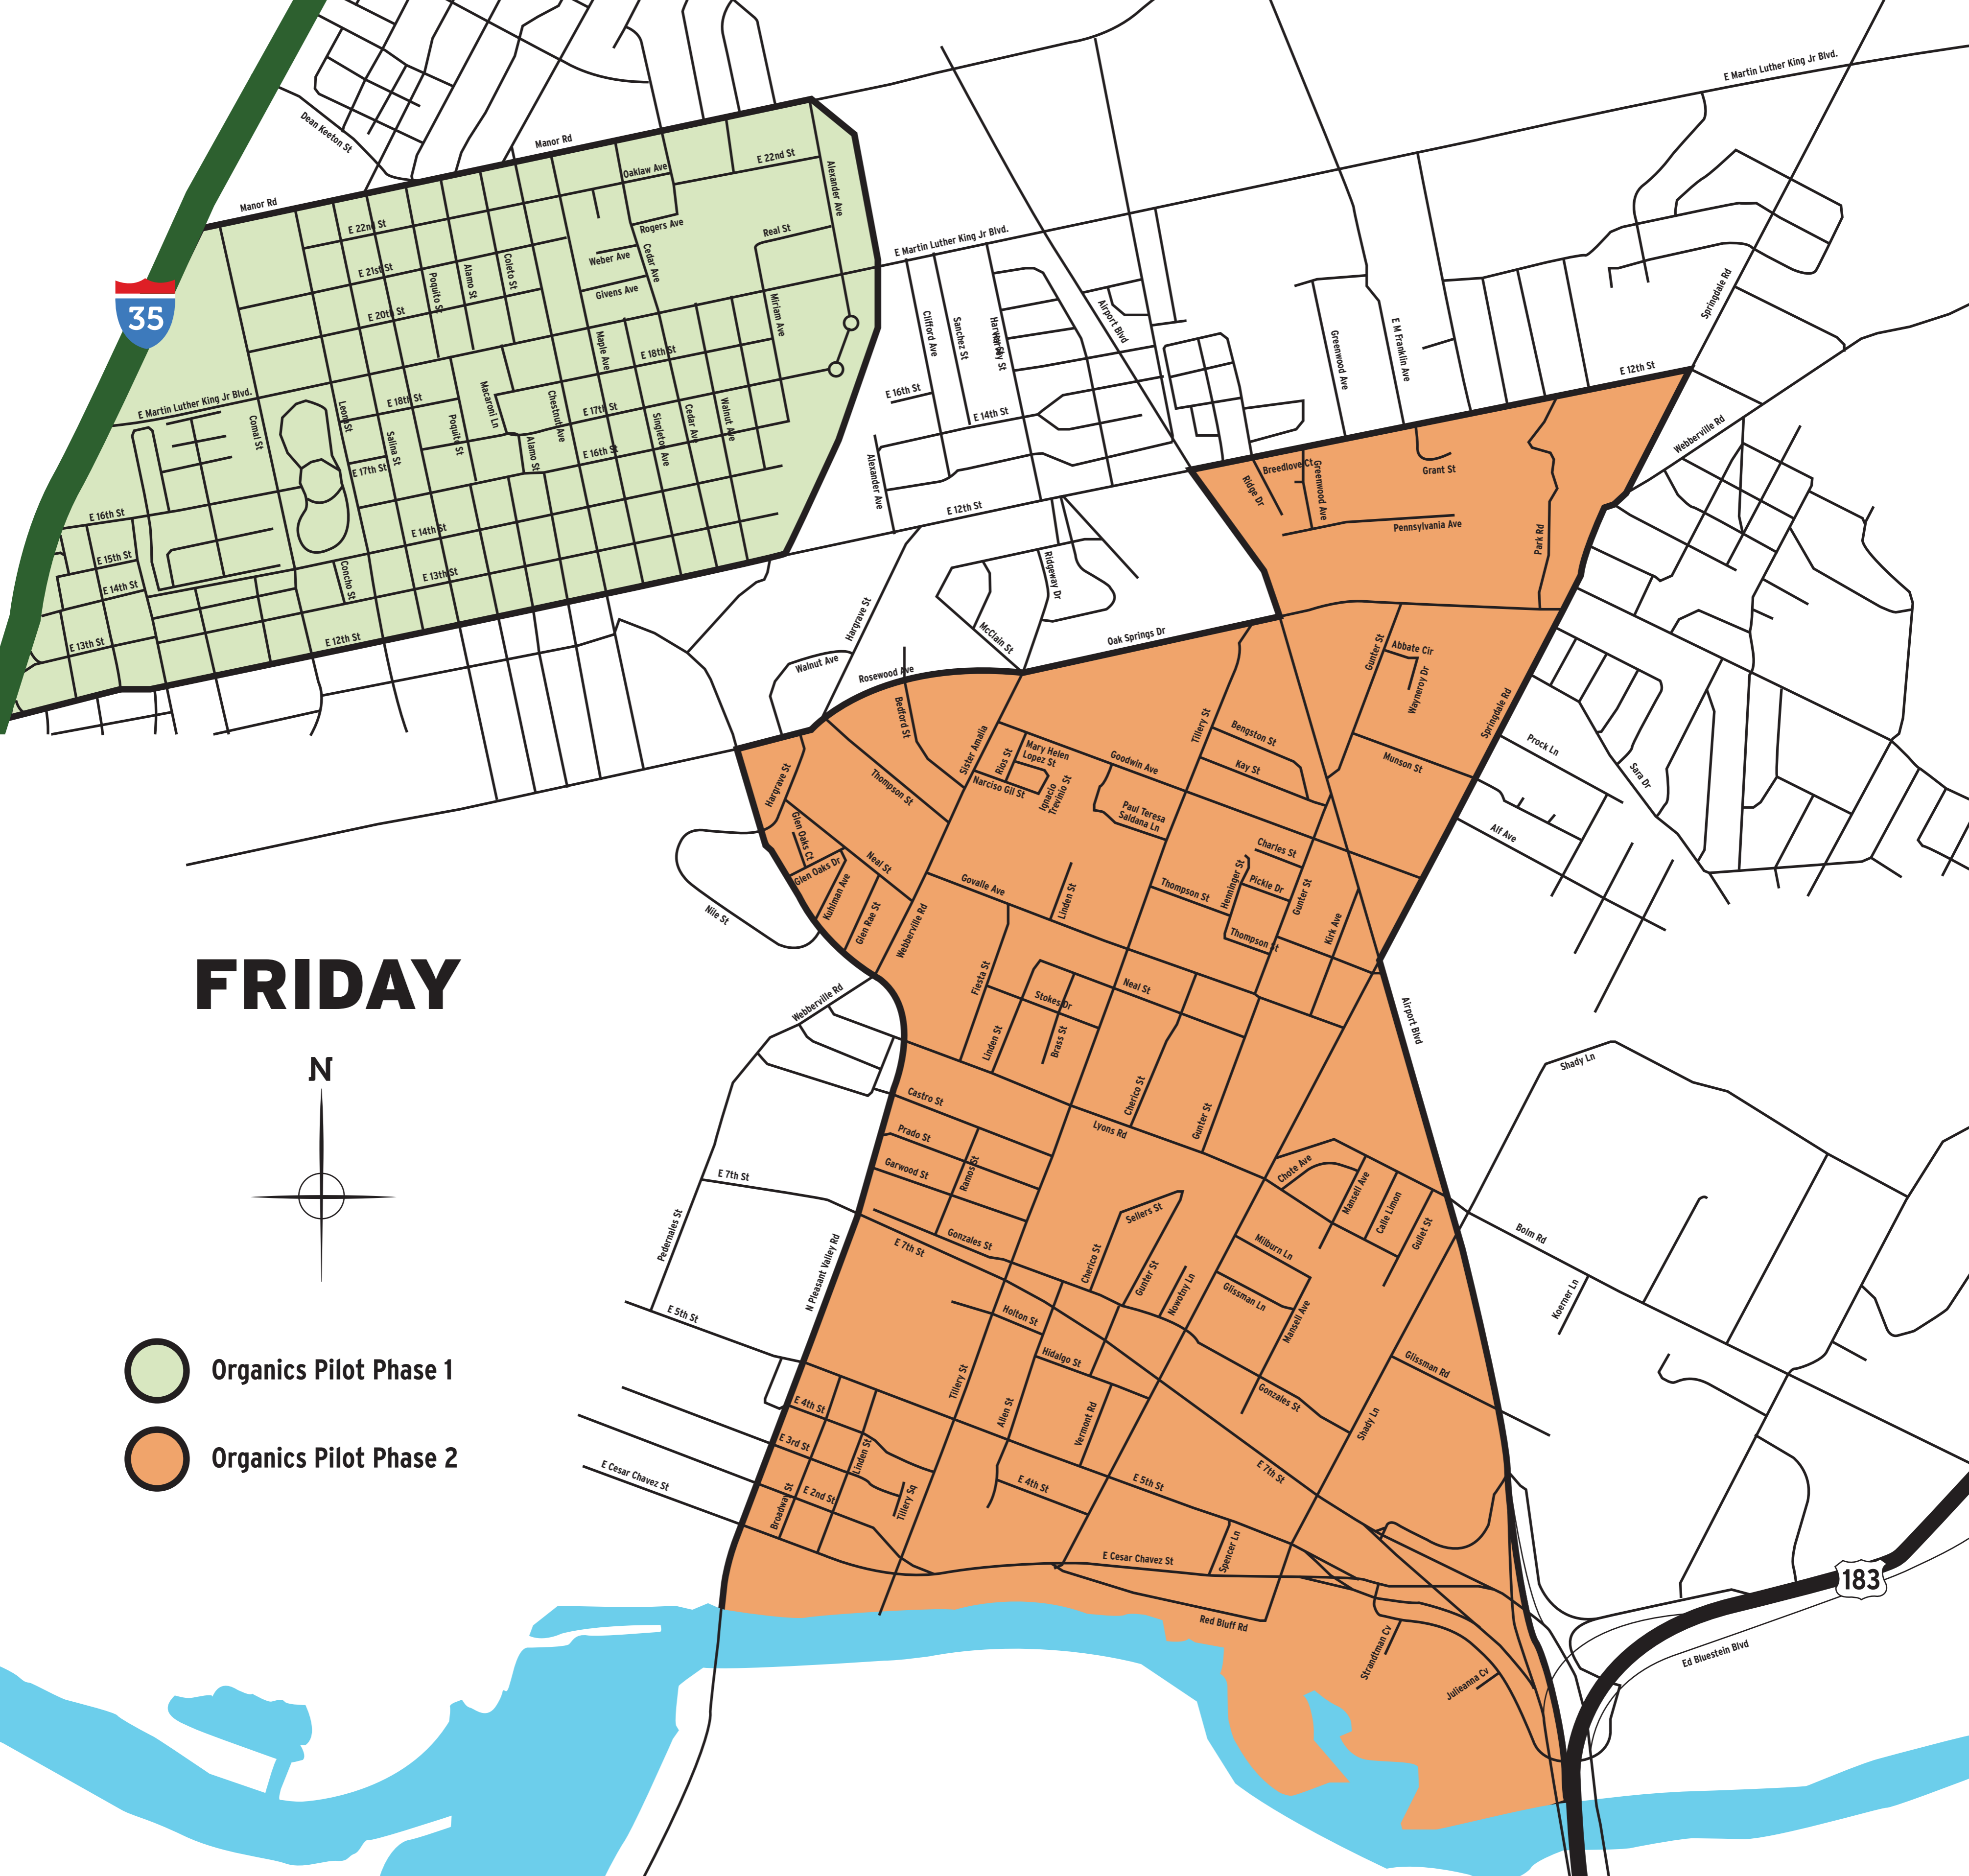

ORGANICS PILOT AREAS

This product is for informational purposes and may not have been prepared for or be suitable for legal, engineering, or surveying purposes. It does not represent an on-the-ground survey and represents only the approximate relative location of property boundaries. This product has been produced by Austin Resource Recovery for the sole purpose of geographic reference. No warranty is made by the City of Austin regarding specific accuracy or completeness.

MONDAY

Organics Pilot Phase 2

1

TUESDAY

Organics Pilot Phase 1

Organics Pilot Phase 2

THURSDAY

-  Organics Pilot Phase 1
-  Organics Pilot Phase 2