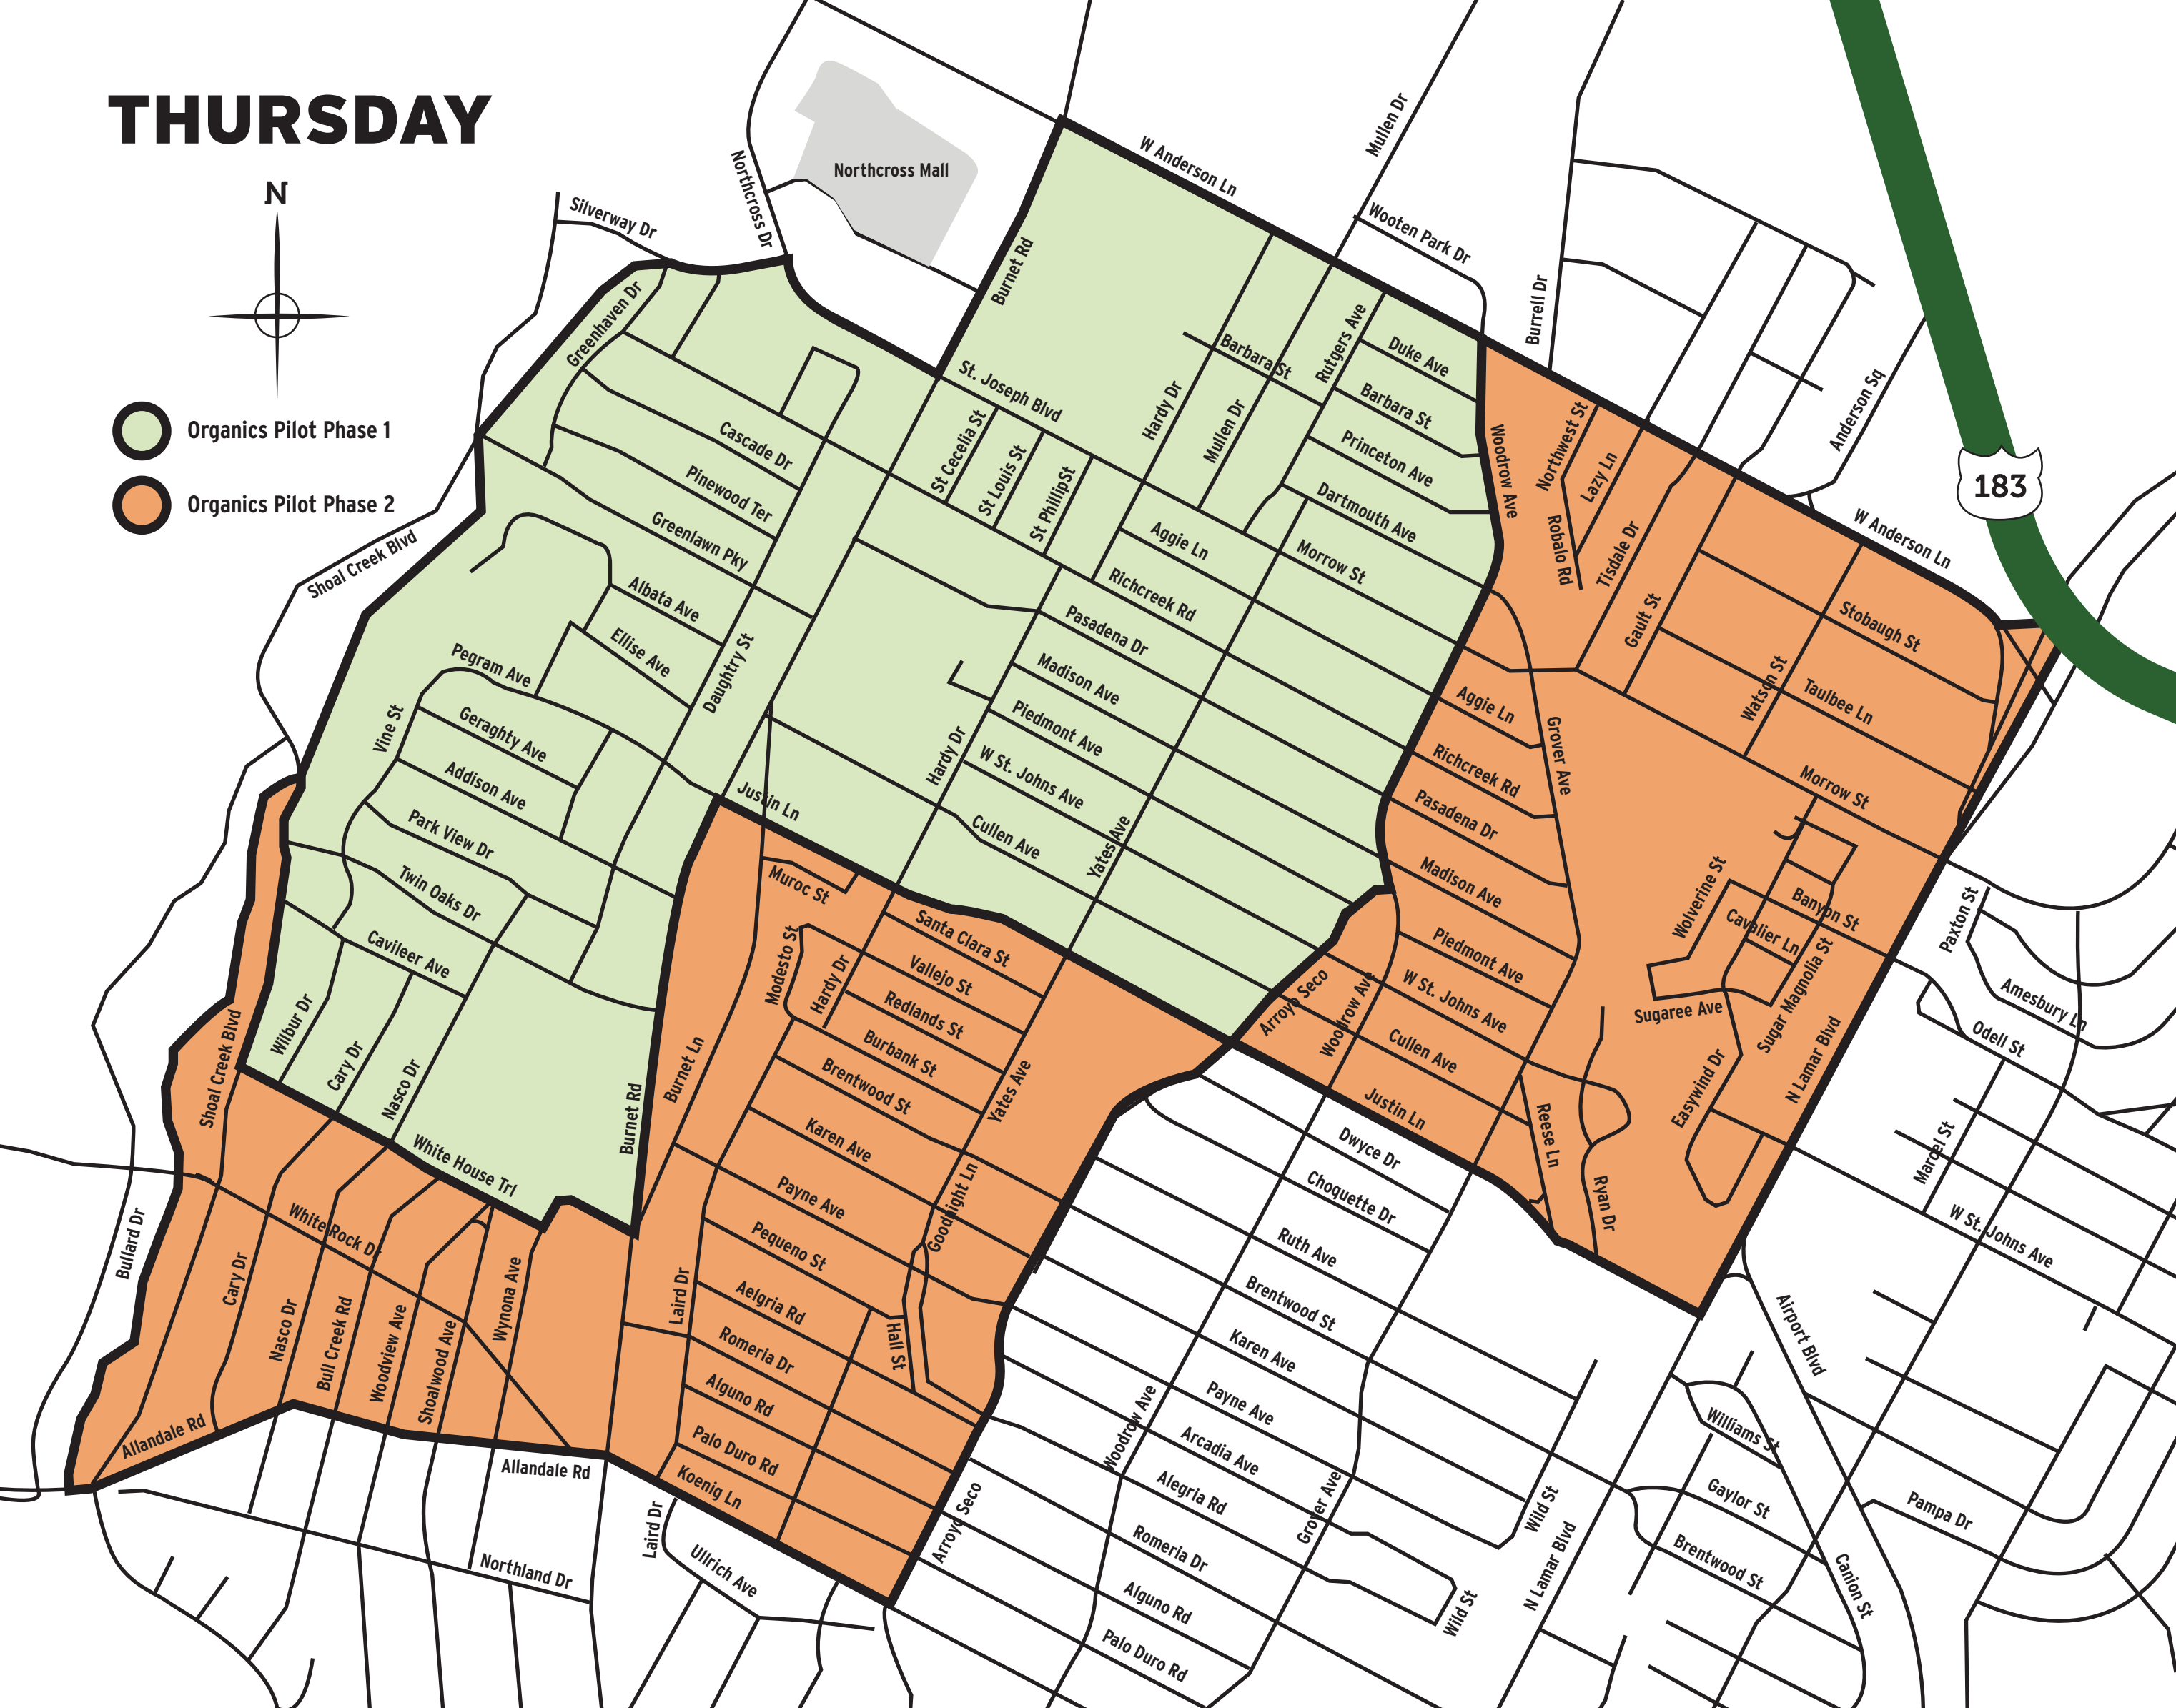

ORGANICS PILOT AREAS

This product is for informational purposes and may not have been prepared for or be suitable for legal, engineering, or surveying purposes. It does not represent an on-the-ground survey and represents only the approximate relative location of property boundaries. This product has been produced by Austin Resource Recovery for the sole purpose of geographic reference. No warranty is made by the City of Austin regarding specific accuracy or completeness.

MONDAY

Organics Pilot Phase 2

1

TUESDAY

Organics Pilot Phase 1

Organics Pilot Phase 2

THURSDAY

-  Organics Pilot Phase 1
-  Organics Pilot Phase 2

35

FRIDAY

-  Organics Pilot Phase 1
-  Organics Pilot Phase 2

183