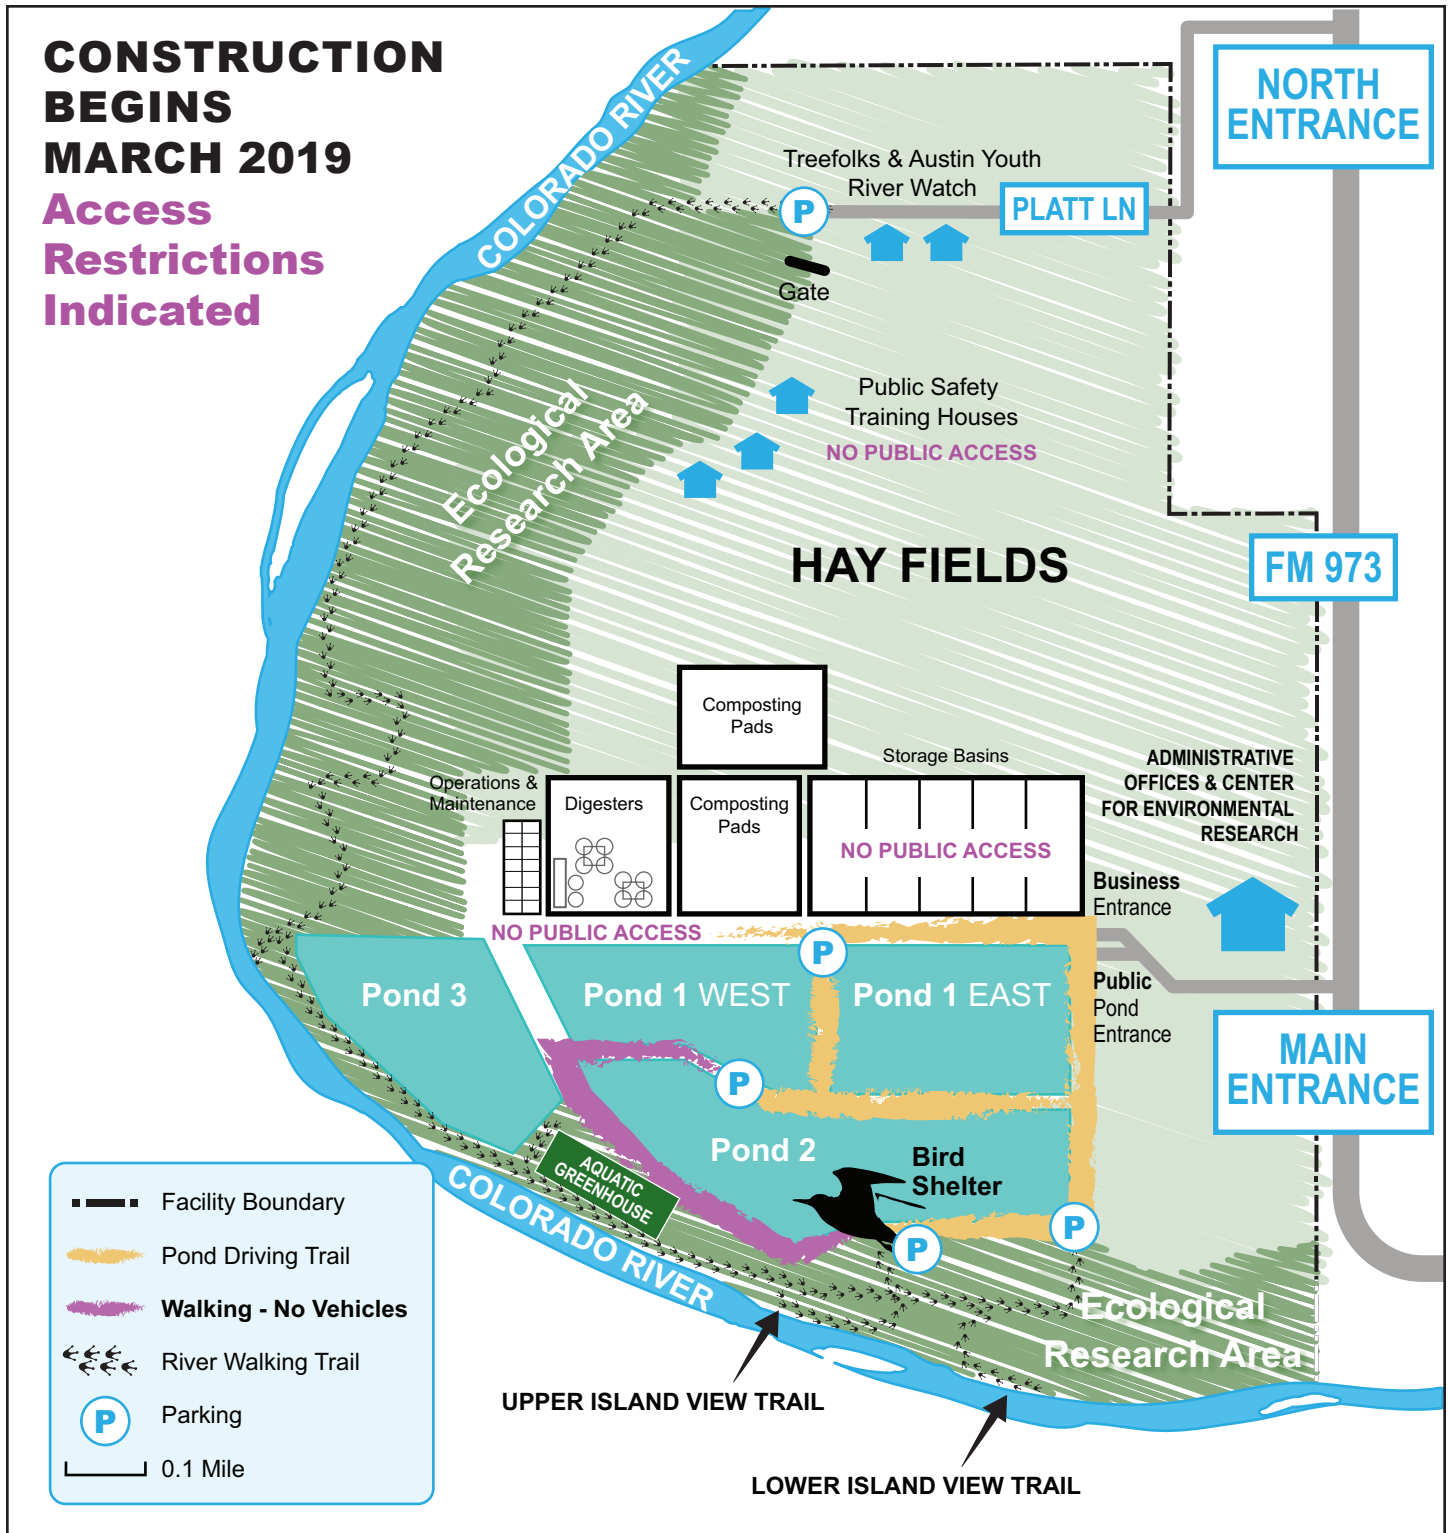

Hornsby Bend

Biosolids Management Plant

Facility open to the public sunrise to sunset every day of the week

2210 South FM 973
Austin, Texas 78725

- For more information contact **Austin Water (CER)** 512-972-1960
- Dillo Dirt and Hornsby Bend Plant** www.austintexas.gov/water
- CER Hornsby Bend Bird Observatory program** www.hornsbybend.org
- Austin Water Center for Environmental Research (CER)** www.austintexas.gov/cer