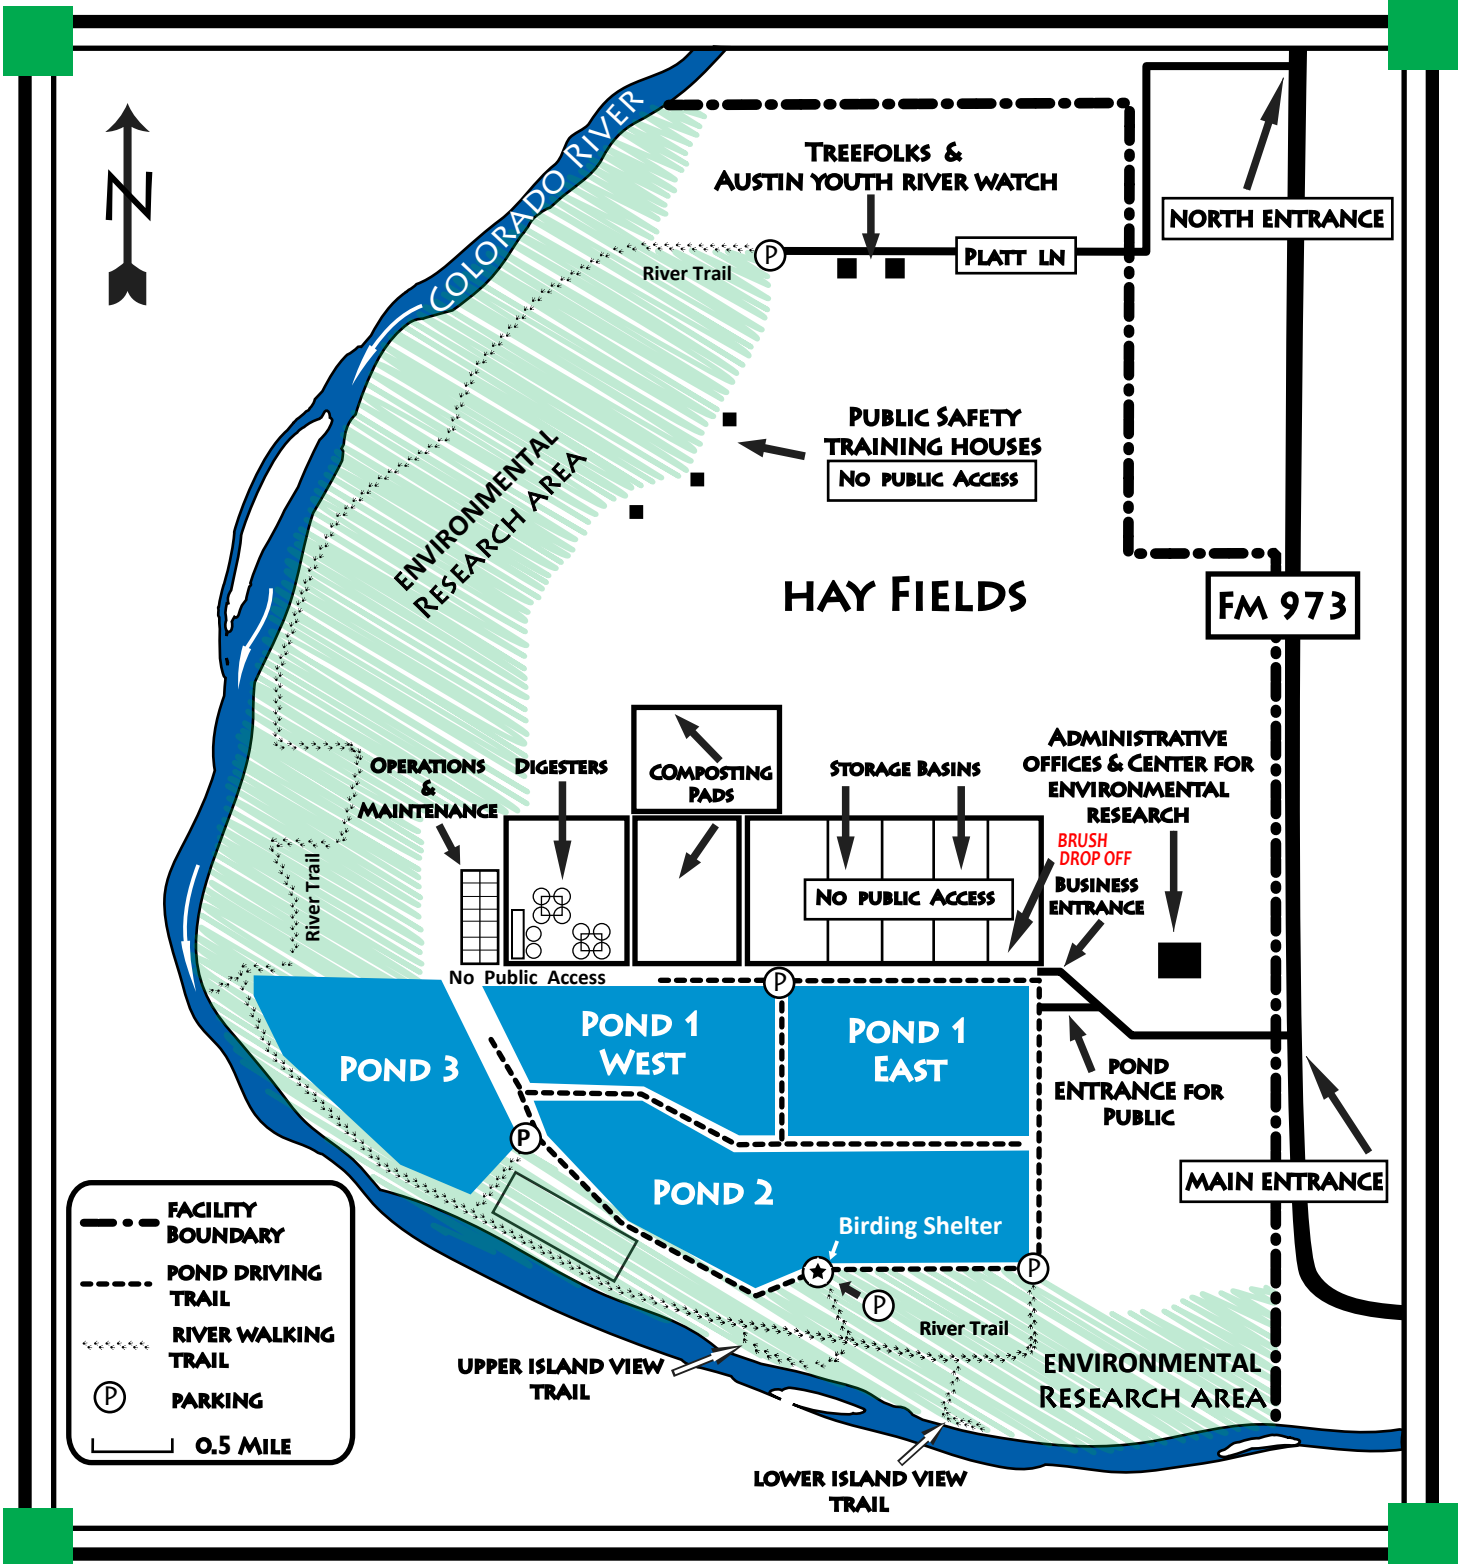

# HORNSBY BEND BIOSOLIDS MANAGEMENT PLANT

FACILITY OPEN TO THE PUBLIC **6am - 9pm** EVERY DAY OF THE WEEK  
2210 SOUTH FM 973, AUSTIN, TEXAS 78725

For more information contact [Kevin.Anderson@austintexas.gov](mailto:Kevin.Anderson@austintexas.gov)

PUBLIC RESTROOMS IN THE CENTER FOR ENVIRONMENTAL RESEARCH

Dillo Dirt and Hornsby Bend Plant - [www.austintexas.gov/water](http://www.austintexas.gov/water)  
Center for Environmental Research [CER] - [www.austintexas.gov/cer](http://www.austintexas.gov/cer)  
CER Hornsby Bend Bird Observatory program - [www.hornsbybend.org](http://www.hornsbybend.org)