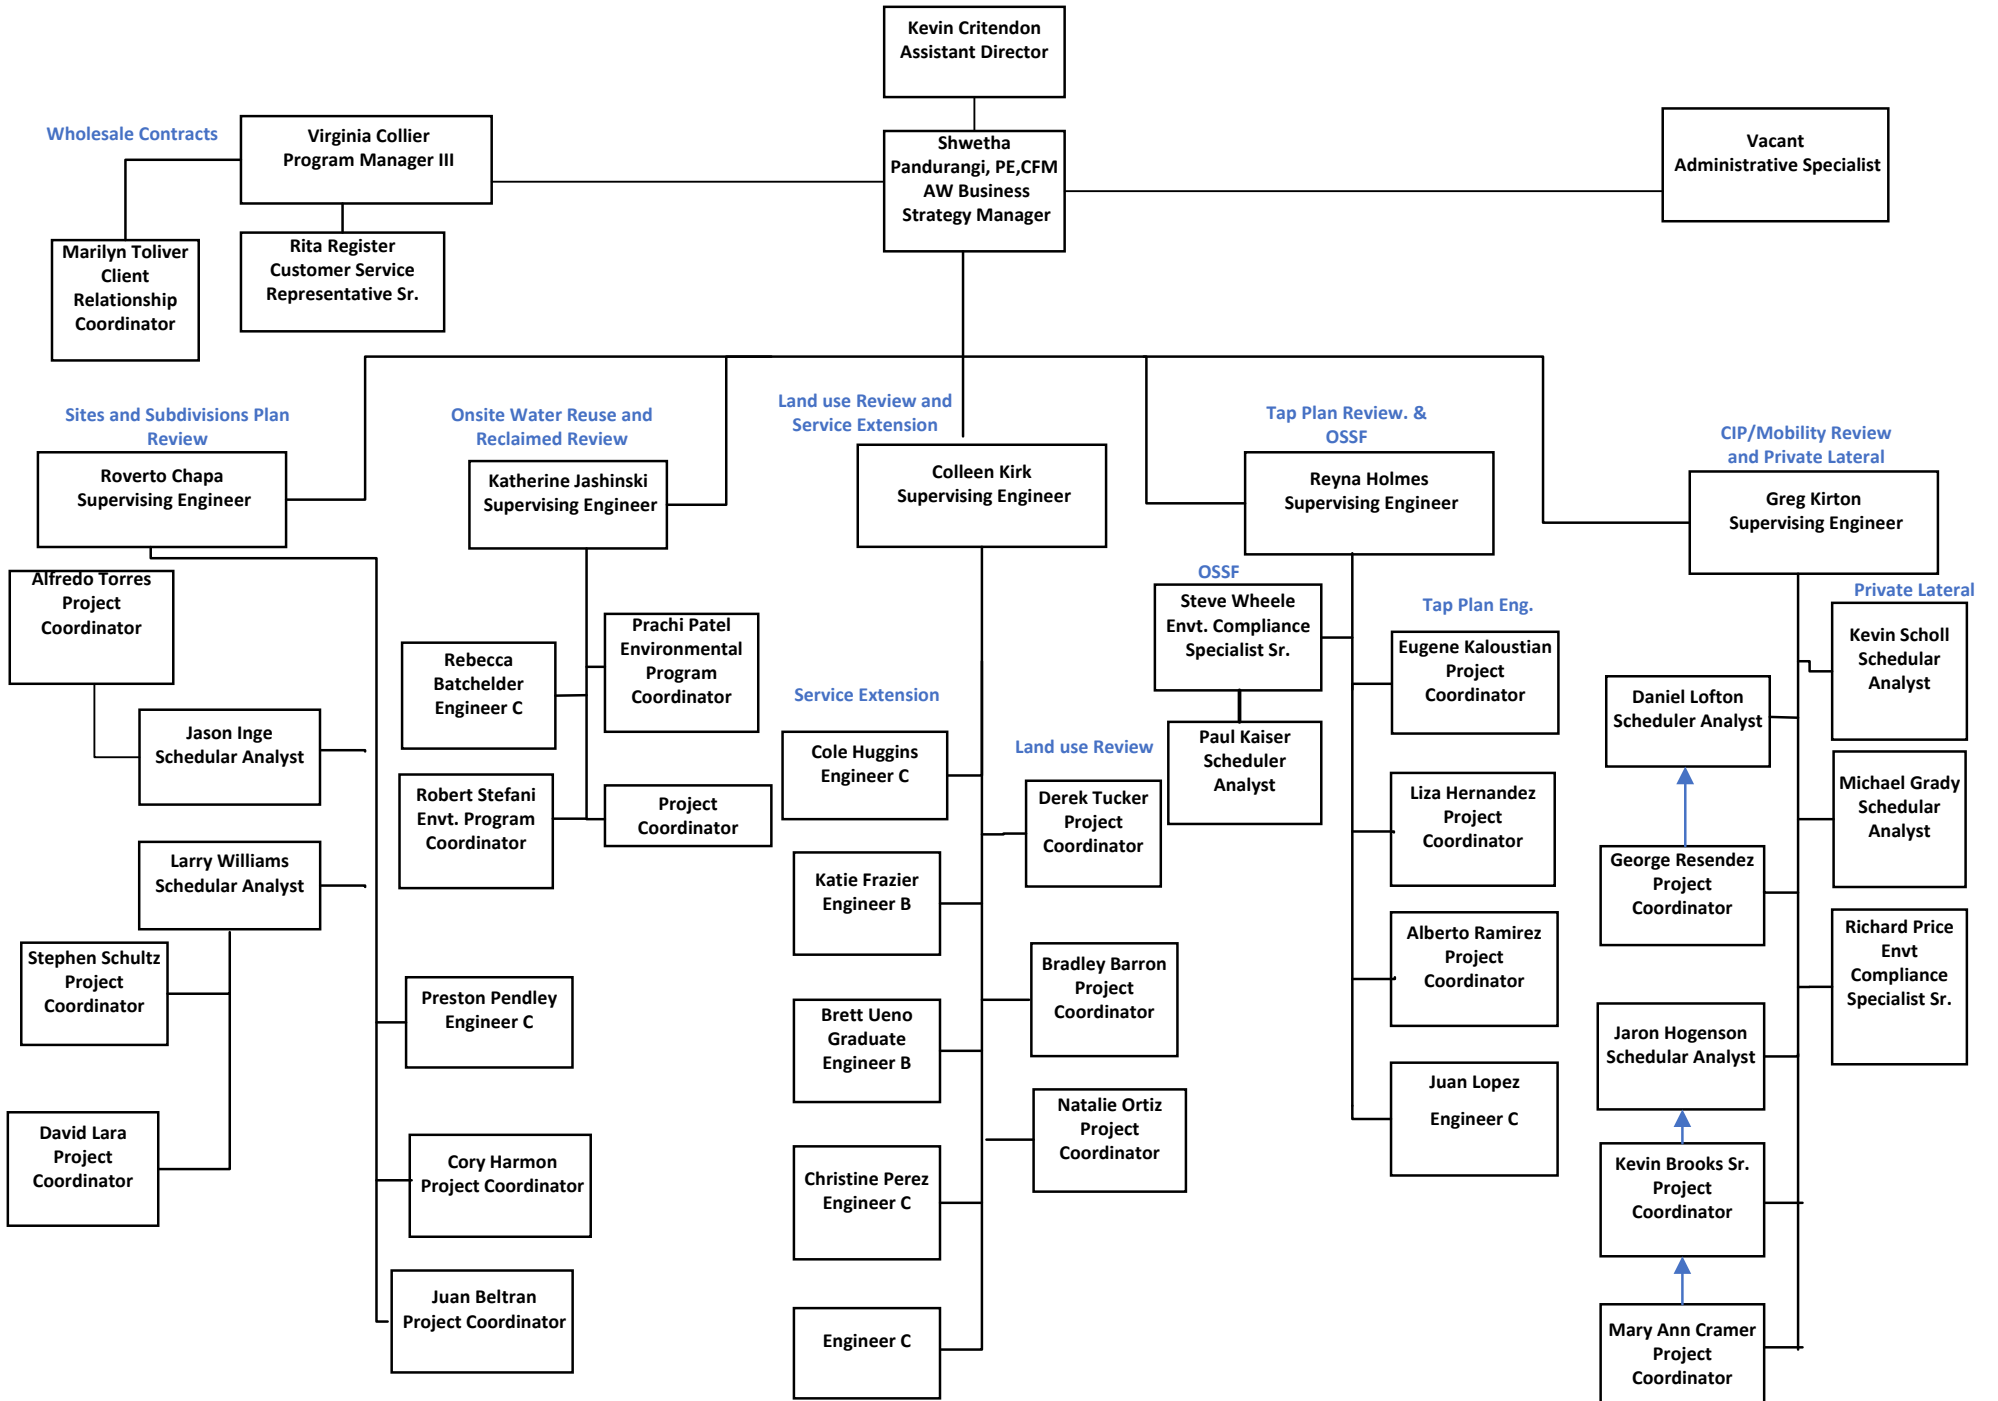

# Utility Development Services Organization Chart

# Utility Development Services Organization Chart - Current

# Infrastructure Management Division

Environmental, Planning and  
Development Services  
**Austin Water**