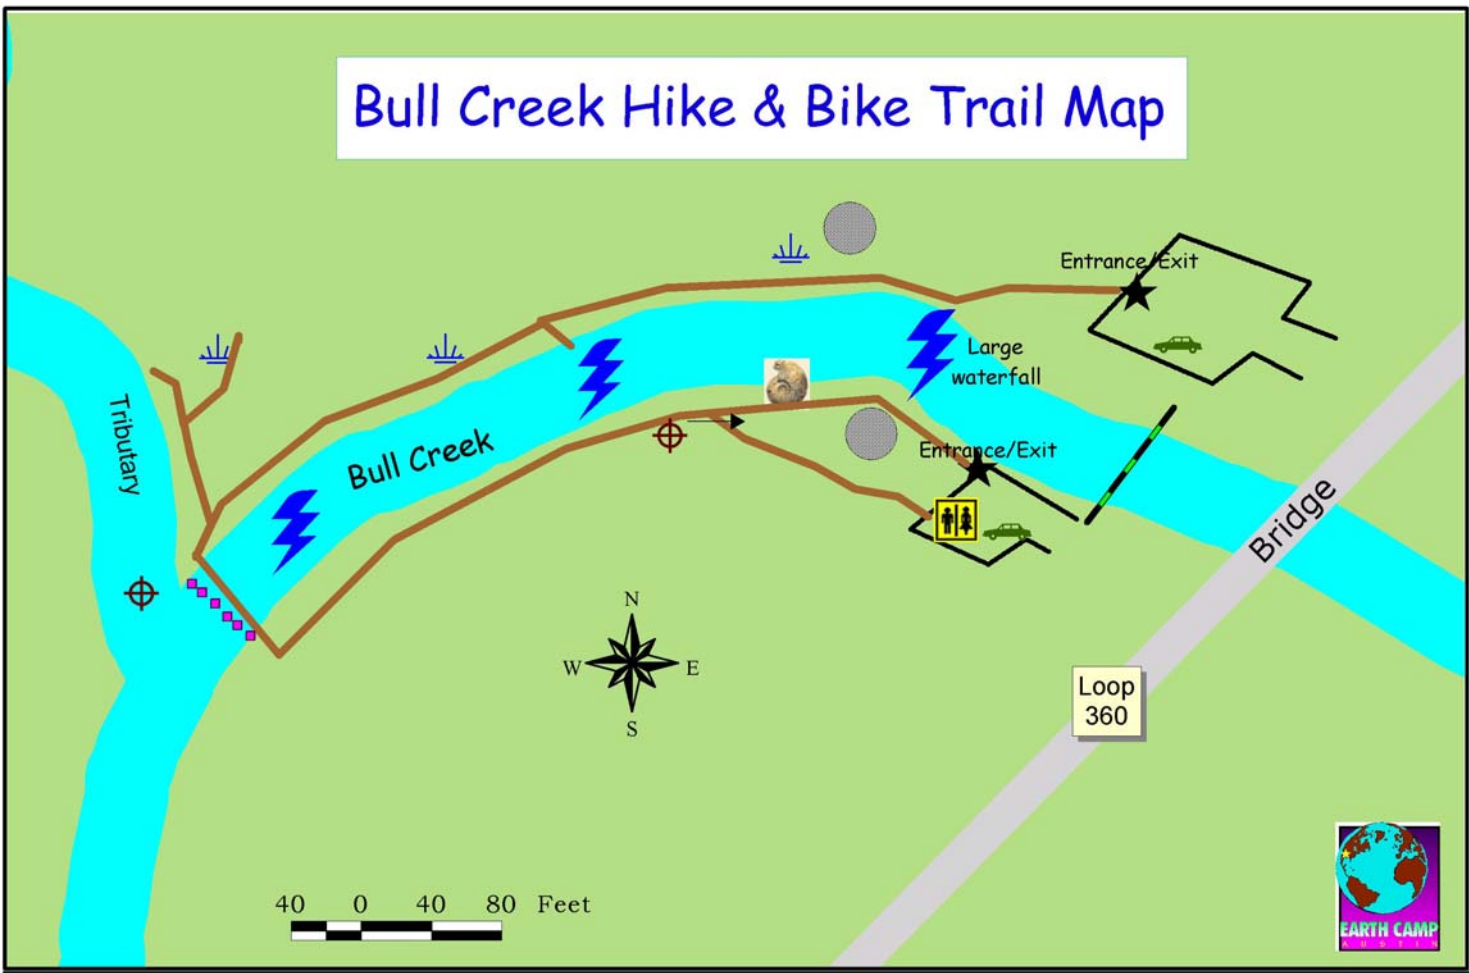

Bull Creek Hike & Bike Trail Map

- | | | | | | | | | | | |
|---|---|---|---|---|---|---|---|---|---|---|
|  |  |  |  |  |  |  |  |  |  |  |
| Parking | Restrooms | Hike & Bike Trail | Creek Crossing | Water Fall | Low Water Crossing | Bull Creek | Fossils | Sewer line | Karstic limestone | Spring/Seep |