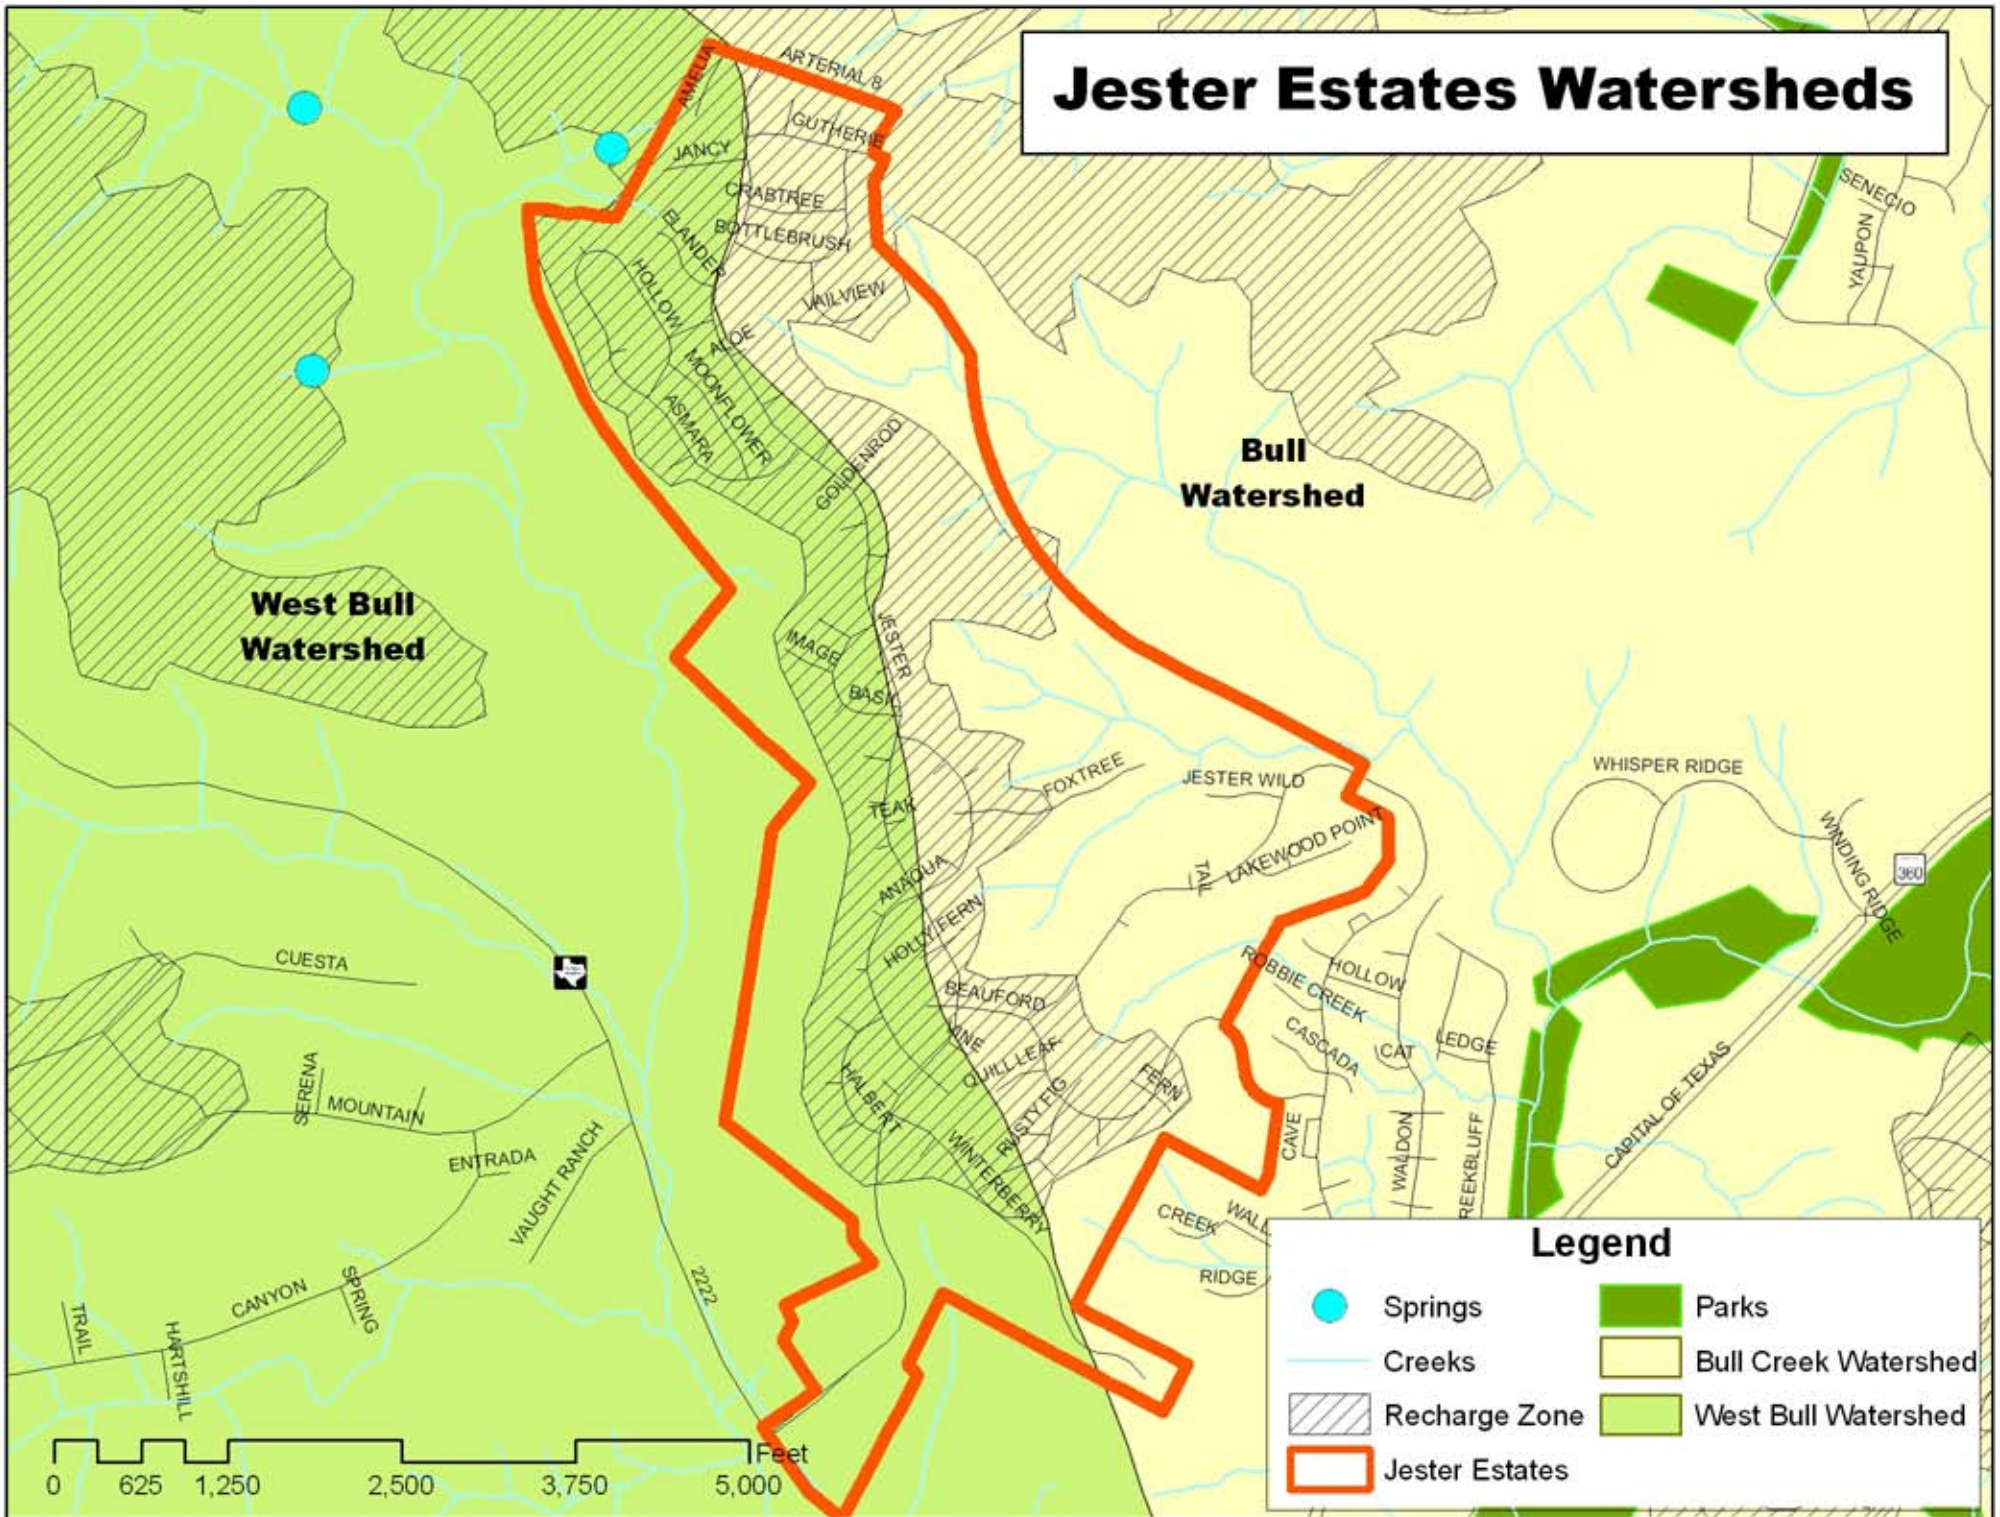

# Jester Estates Watersheds

**Bull Watershed**

**West Bull Watershed**

## Legend

- Springs
- Creeks
- ▨ Recharge Zone
- ▭ Jester Estates
- Parks
- Bull Creek Watershed
- West Bull Watershed

0 625 1,250 2,500 3,750 5,000 Feet