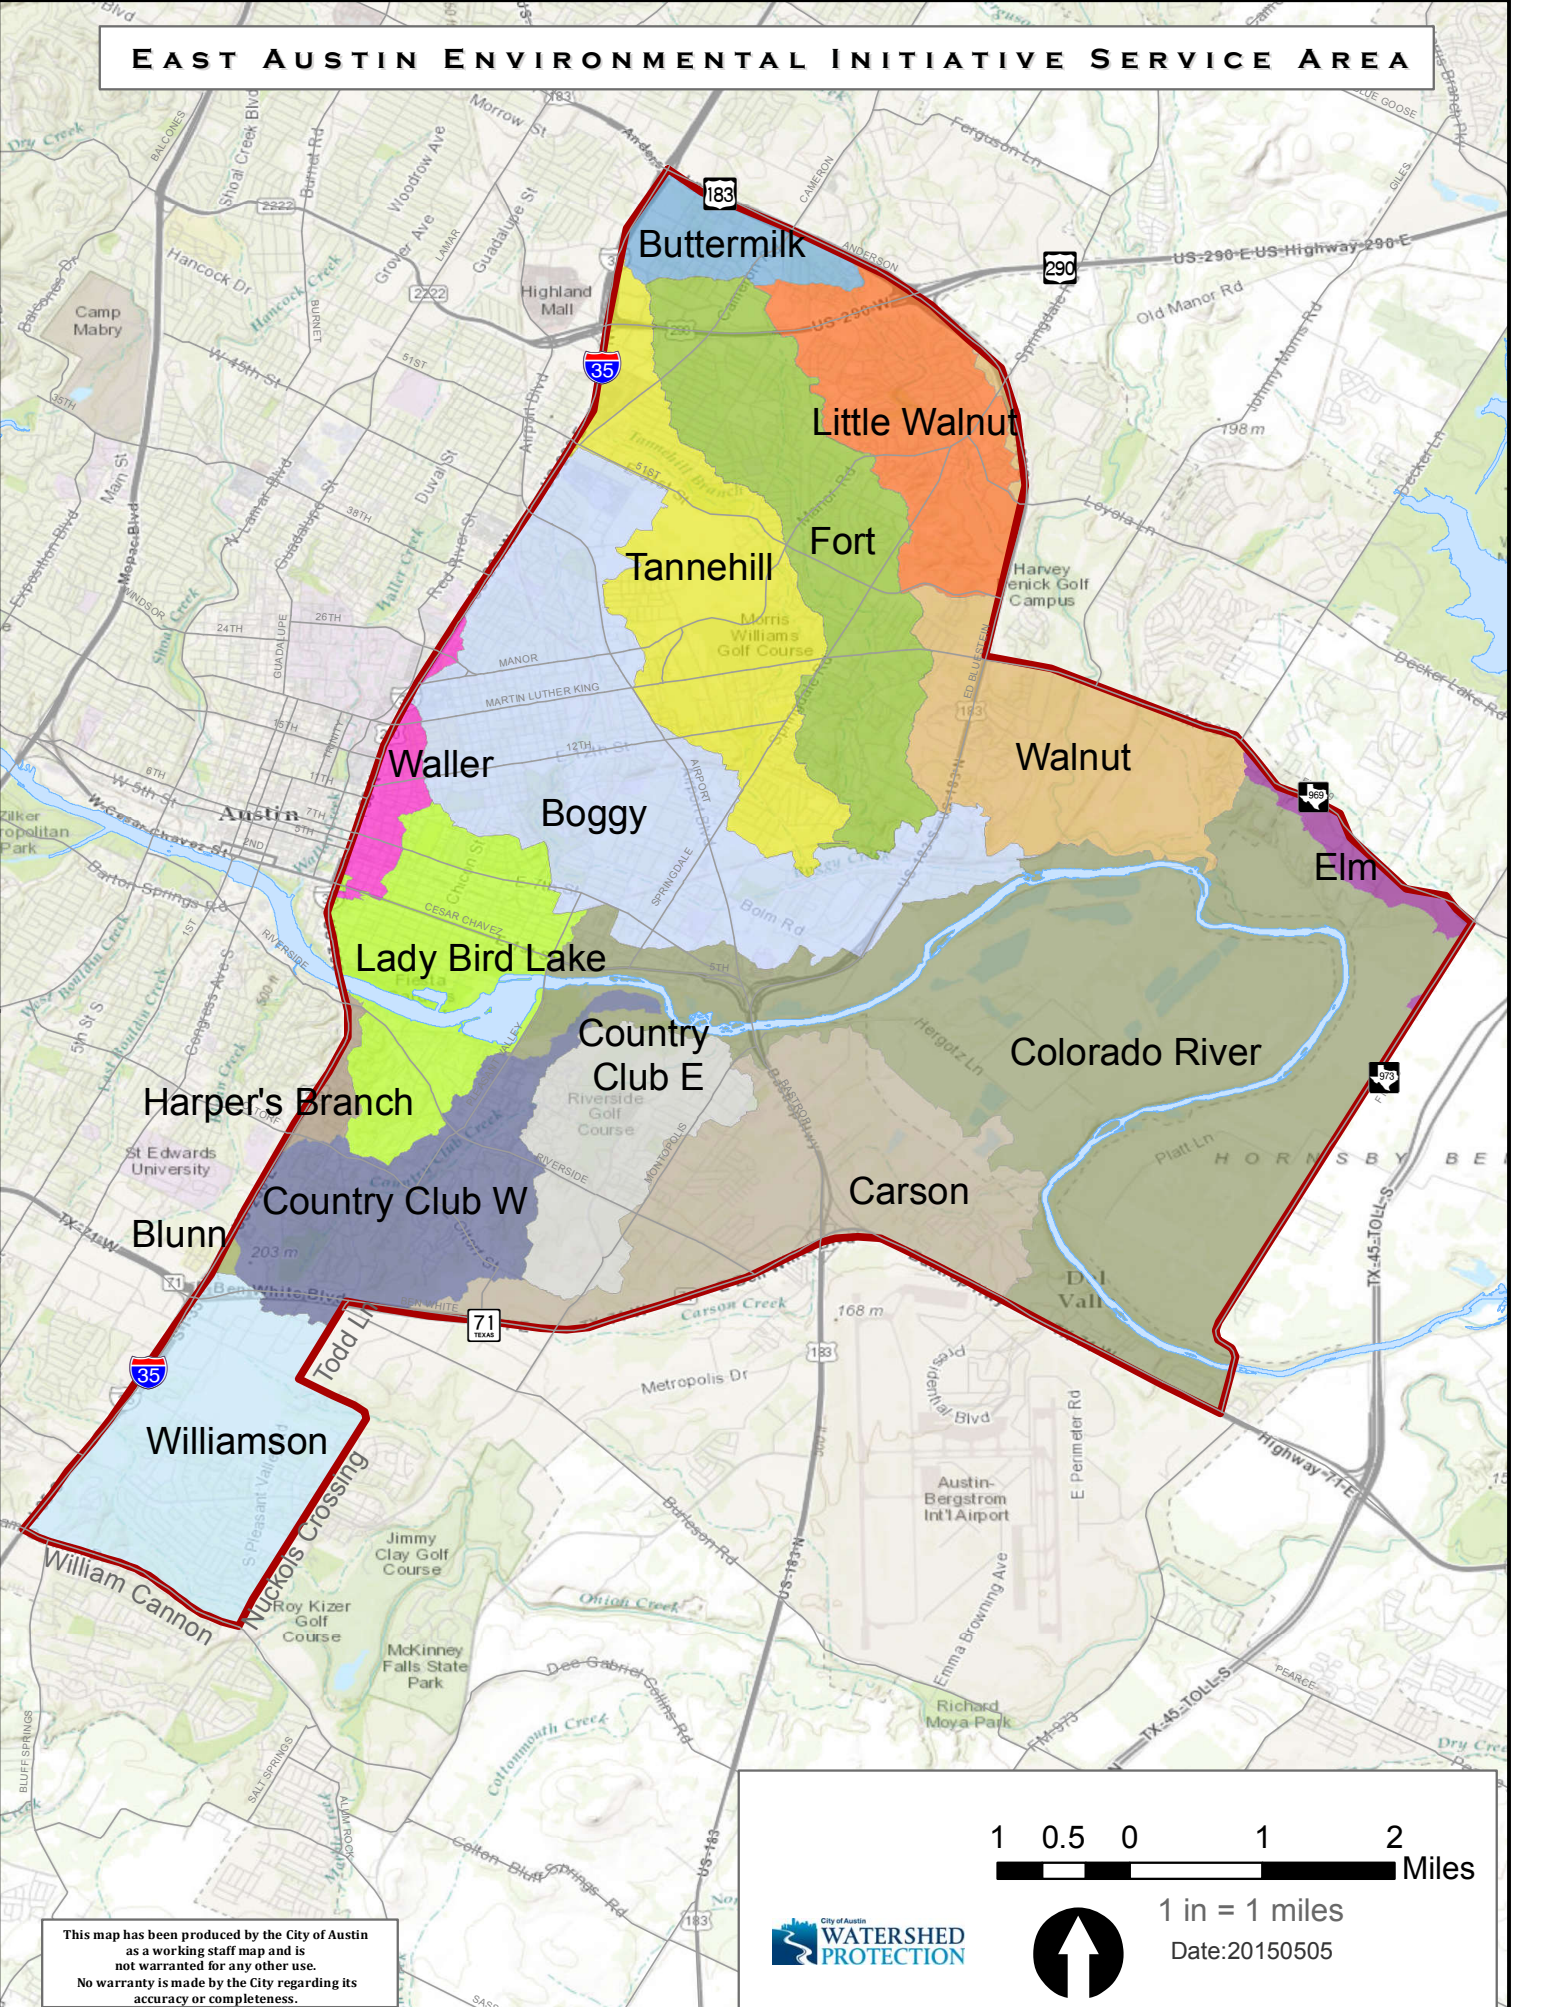

EAST AUSTIN ENVIRONMENTAL INITIATIVE SERVICE AREA

This map has been produced by the City of Austin as a working staff map and is not warranted for any other use. No warranty is made by the City regarding its accuracy or completeness.

1 0.5 0 1 2 Miles

1 in = 1 miles
Date: 20150505