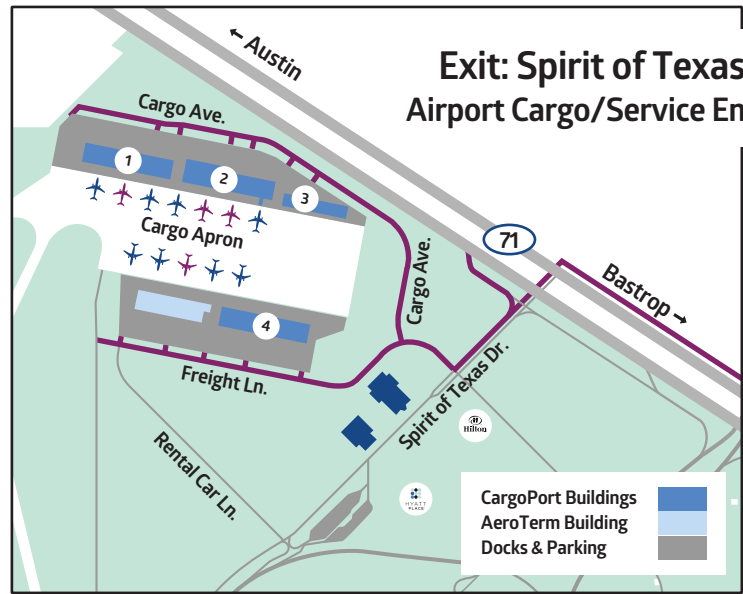

Austin-Bergstrom International Airport

Air Cargo

AUS AIR CARGO

Barbara Jordan Terminal

South Terminal

9,000-FOOT RUNWAY

General Aviation/FBOS

183

12,250-FOOT RUNWAY

Emma Browning Ave.

Onion Creek

Burleson Rd.

F.M. 973