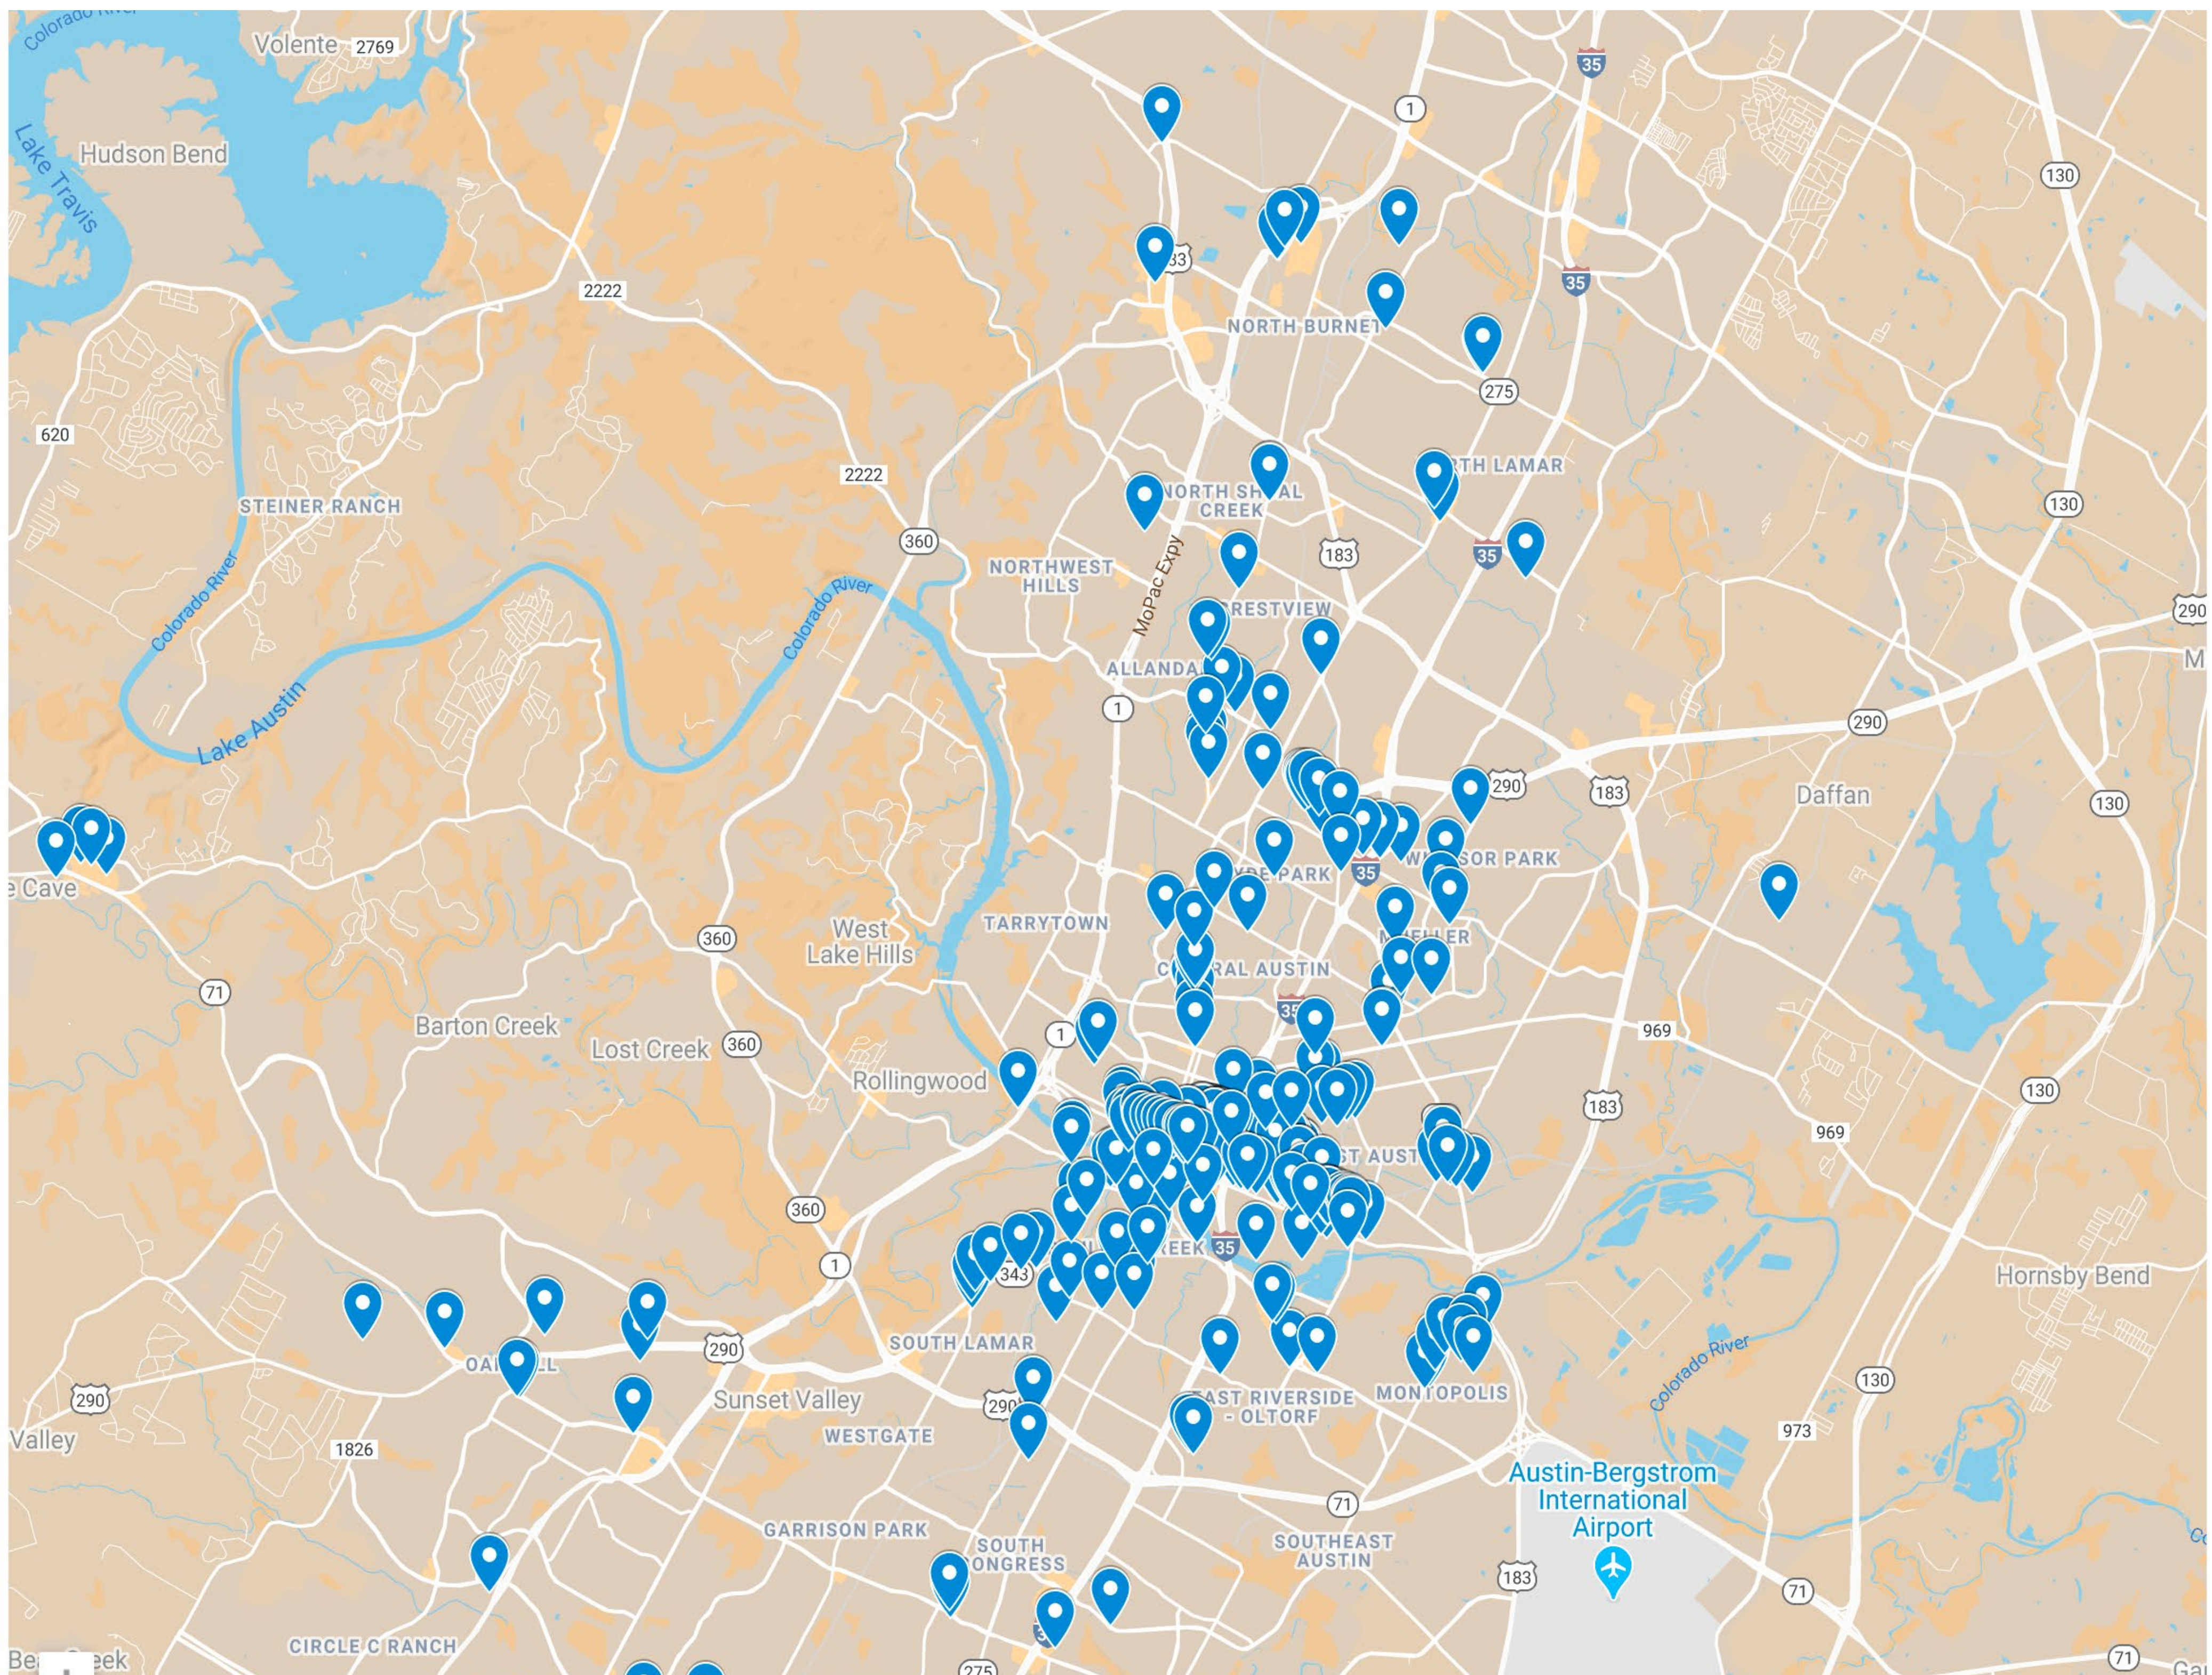

Art is Everywhere Map

Art is Everywhere and we have proof. Check out the DAC's complete interactive guide to art you can safely enjoy from the comfort of your car. Use this map to plan out your next Sunday afternoon drive, go on an art scavenger hunt and more! Do you have a spectacular yard sculpture in your front yard or business you want to include on the map and share with the public?

[Visit the Map](#)